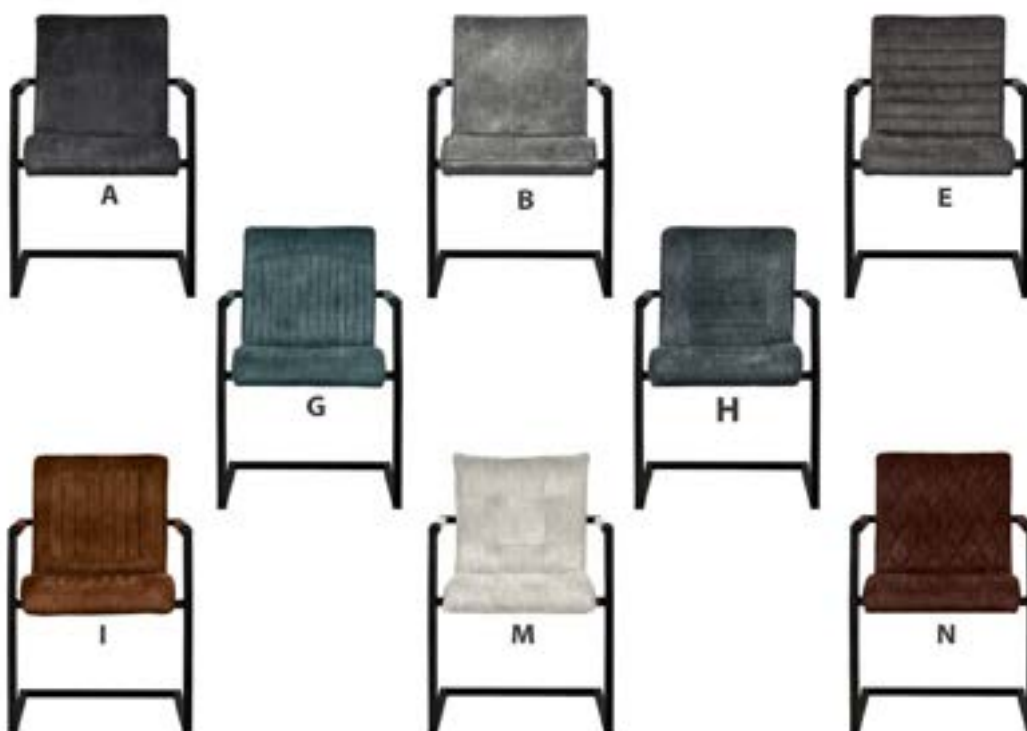

SABINA KD, Chair w. armrest

Matt Black frame

Seat height x depth (cm): 48 x 45

Armrest height (cm): 64,5

Backrest height (cm): 43

Distance between armrest (cm): 49

Fabric

28 Adore
Velour
Cognac

56 Adore
Velour
Petrol

67 Adore
Velour
Antracite

68 Adore
Velour
Dark
Grey

111 Adore
Velour
Tobacco

142 Adore
Velour
Ecru

149 Adore
Velour
Steel

156 Adore
Velour
Hunter

158 Adore
Velour
Niagara

Item number	W x H x D (cm)	Weight (kg)	Volume (m³)	Colli	Set per colli	Comment	EUR
10476A	56 x 86 x 54	26	0,14	1	2	Stitch A	480
10476B		26	0,14	1	2	Stitch B	
10476E		26	0,14	1	2	Stitch E	
10476G		26	0,14	1	2	Stitch G	
10476H		26	0,14	1	2	Stitch H	
10476I		26	0,14	1	2	Stitch I	
10476M		26	0,14	1	2	Stitch M	
10476N		26	0,14	1	2	Stitch N