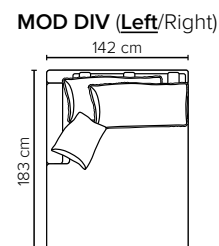

COMBINATIONS

Choose from available sofa models

MODULES

Design your own sofa

bellus®

JADE FOOTSTOOL OPTIONS