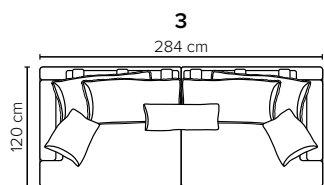

COMBINATIONS

Choose from available sofa models

MODULES

Design your own sofa

bellus®

JADE FOOTSTOOL OPTIONS