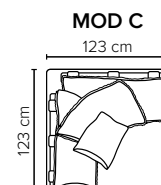

COMBINATIONS

Choose from available sofa models

MODULES

Design your own sofa

bellus®