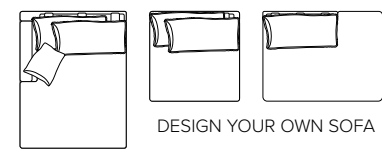

JADE

Quality design, maximum softness

bellus[®]

COMBINATIONS

Choose from available sofa models

MODULES

Design your own sofa

bellus®

- DECO PILLOWS:** Filling: feather mixed with shredded foam
1 deco pillow per armrest size 50x40 cm
1 deco pillow per corner size 50x40 cm
- FRAME:** Plywood + wood + foam 25 kg
- LEG OPTIONS:** No leg choices available for this sofa