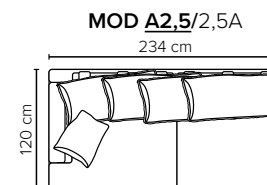

COMBINATIONS

Choose from available sofa models

MODULES

Design your own sofa

bellus®