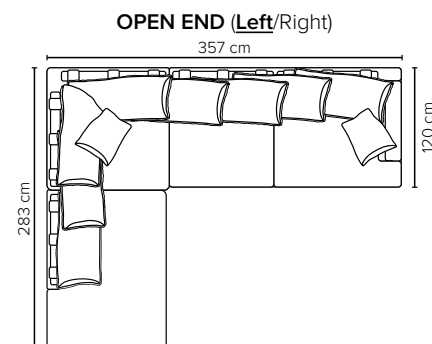

COMBINATIONS

Choose from available sofa models

MODULES

Design your own sofa

bellus®