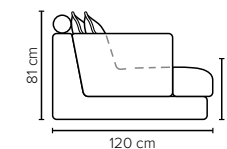

JADE FOOTSTOOL OPTIONS

- **SEAT:** Cloud^{plus} System: Pocket springs + HR Foam 35 kg + on top feather mixed with shredded foam
- **BACK:** Silicized polyester fiber
  Loose seat cushions and loose back cushions
- **ARMREST:** Foam 25-30 kg

- **DECO PILLOWS:** Filling: feather mixed with shredded foam
  1 deco pillow per armrest size 50x40 cm
  1 deco pillow per corner size 50x40 cm
- **FRAME:** Plywood + wood + foam 25 kg
- **LEG OPTIONS:** No leg choices available for this sofa