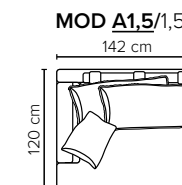

COMBINATIONS

Choose from available sofa models

MODULES

Design your own sofa

bellus®