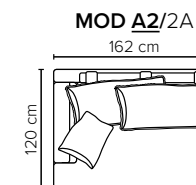

COMBINATIONS

Choose from available sofa models

MODULES

Design your own sofa

bellus®