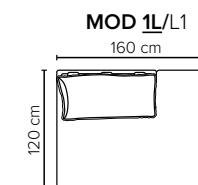

COMBINATIONS

Choose from available sofa models

MODULES

Design your own sofa

bellus®