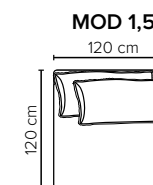

COMBINATIONS

Choose from available sofa models

MODULES

Design your own sofa

bellus®