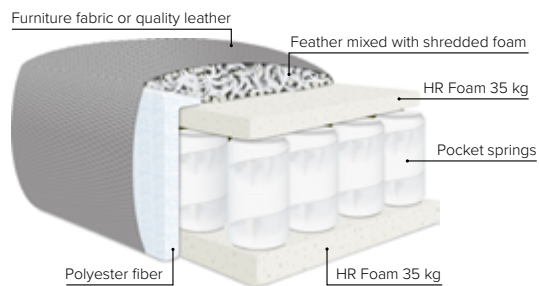

JADE

Quality design, maximum softness

bellus®