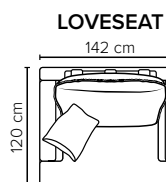

COMBINATIONS

Choose from available sofa models

MODULES

Design your own sofa

bellus®