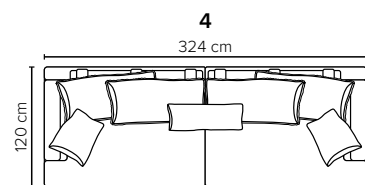

COMBINATIONS

Choose from available sofa models

MODULES

Design your own sofa

bellus®

JADE FOOTSTOOL OPTIONS