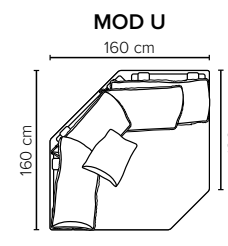

COMBINATIONS

Choose from available sofa models

MODULES

Design your own sofa

bellus®

JADE FOOTSTOOL OPTIONS