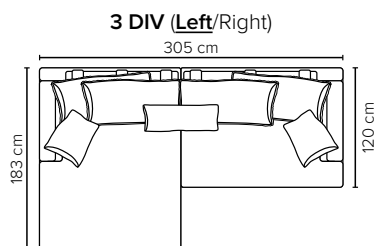

COMBINATIONS

Choose from available sofa models

MODULES

Design your own sofa

bellus®